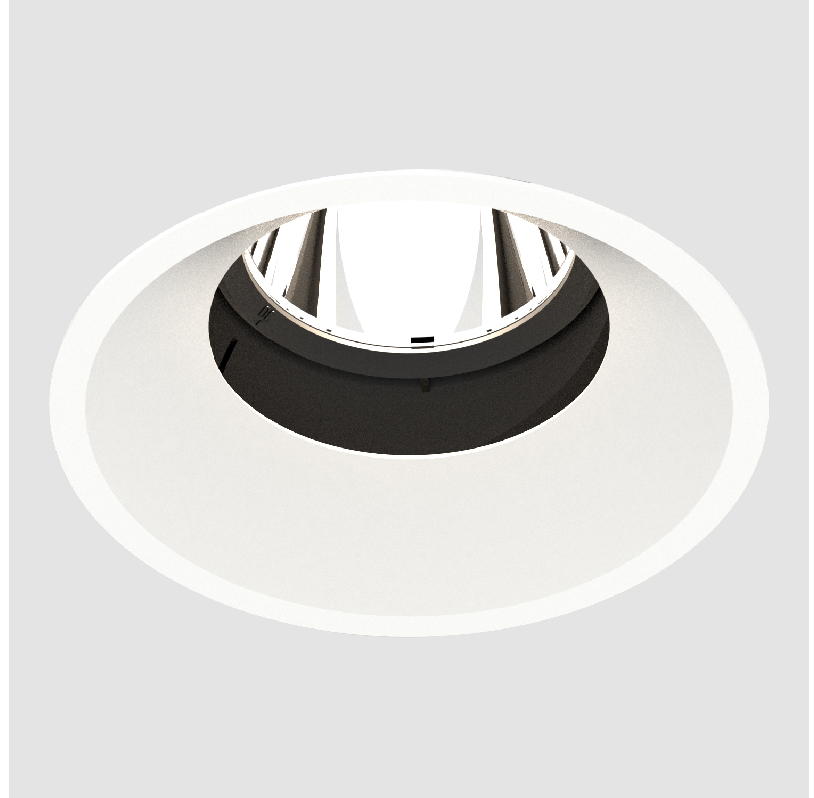

PHYSICAL

Shape: Round
Diameter (mm): 139
Diameter (in): 5 1/2
Height (mm): 137
Height (in): 5 3/8
Ceiling Thickness (mm): 10 / 12.5 / 15
Ceiling Thickness (in): 3/8 or 1/2 or 9/16
Min. Recessing Depth (mm): 150
Min. Recessing Depth (in): 5 7/8
Light Distribution: Adjustable / Downlight
Weight (kg): 0.814
Weight (lbs): 1.79
Fixture Finish: SSR / BKV / CWI / CRY / HAB / UFT / ITA / RUA / FTG / MYG / LOD / PUS / FRO / FUP / KIA / POP / BLS / SPG / MEY / GOH / GUM / CHC / COM / ABZ / JAG / OBR / MOS / ROR
Fixture Material: Aluminum Die Cast
Cut-out Measurements: 130mm / 5 1/8"

ELECTRICAL

Lamp Type: LED (Zhaga Standard)
Input Wattage (W): 13.2 / 16.5
Total Output Wattage (W): 12 / 14
Dimming: Tri-Mode (Non-Dimming and Phase Dimming (120Vac only) and 0-10V Dimming)
Driver Included: No
Driver Location: Recessed Housing
Driver Type: Constant Current - Universal
Driver Class: Class 2
Housing: See components
Input Voltage (V): 120 - 277
Constant Current (MA): 350

LED

Number of LEDs: 1
Color Temperature (°K): 2700 / 3000 / 3500 / 4000
Max. Delivered Lumen (lm): 870 / 970 / 1039 / 1060
Nominal Lumen (lm): 960 / 1070 / 1156 / 1180
CRI: >90 CRI
Efficiency (%): 90.5
Lamp Life (hrs): 50000

OPTICAL

Reflector°: 10
Adjustability: Rotational 355°; Tilt 10°

RATINGS AND CERTIFICATIONS

Certified By: Certified for North American Standards
IP rating: IP20

130mm 5 1/8"	150mm 5 7/8"	10 | 15mm 3/8" | 9/16"	10°	355°		
A