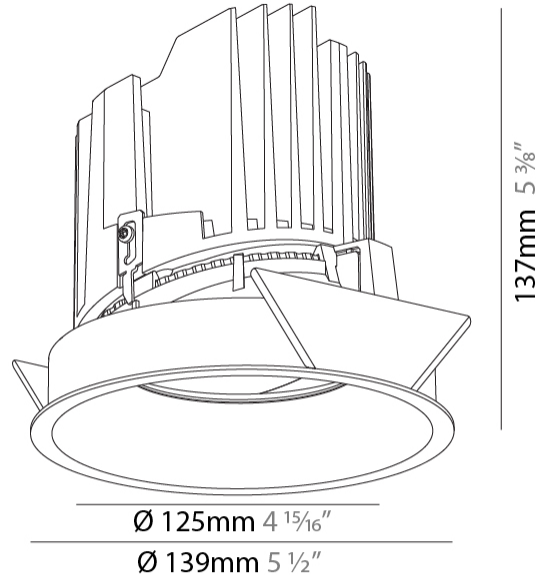

### PHYSICAL

Shape: Round  
 Diameter (mm): 139  
 Diameter (in): 5 1/2  
 Height (mm): 137  
 Height (in): 5 3/8  
 Ceiling Thickness (mm): 10 / 12.5 / 15  
 Ceiling Thickness (in): 3/8 or 1/2 or 9/16  
 Min. Recessing Depth (mm): 150  
 Min. Recessing Depth (in): 5 7/8  
 Light Distribution: Adjustable / Downlight  
 Weight (kg): 0.814  
 Weight (lbs): 1.79  
 Fixture Finish: SSR / BKV / CWI / CRY / HAB / UFT / ITA / RUA / FTG / MYG / LOD / PUS / FRO / FUP / KIA / POP / BLS / SPG / MEY / GOH / GUM / CHC / COM / ABZ / JAG / OBR / MOS / ROR  
 Fixture Material: Aluminum Die Cast  
 Cut-out Measurements: 130mm / 5 1/8"

### OPTICAL

Reflector°: 10  
 Adjustability: Rotational 355°; Tilt 10°

### RATINGS AND CERTIFICATIONS

Certified By: Certified for North American Standards  
 IP rating: IP20

130mm 5 1/8"	150mm 5 7/8"	10   15mm 3/8"   9/16"	10°	355°		
A						

#### PHYSICAL

Shape: Round  
 Diameter (mm): 139  
 Diameter (in): 5 1/2  
 Height (mm): 137  
 Height (in): 5 3/8  
 Ceiling Thickness (mm): 10 / 12.5 / 15  
 Ceiling Thickness (in): 3/8 or 1/2 or 9/16  
 Min. Recessing Depth (mm): 150  
 Min. Recessing Depth (in): 5 7/8  
 Light Distribution: Adjustable / Downlight  
 Weight (kg): 0.851  
 Weight (lbs): 1.88  
 Fixture Finish: SSR / BKV / CWI / CRY / HAB / UFT / ITA / RUA / FTG / MYG / LOD / PUS / FRO / FUP / KIA / POP / BLS / SPG / MEY / GOH / GUM / CHC / COM / ABZ / JAG / OBR / MOS / ROR  
 Fixture Material: Aluminum Die Cast  
 Cut-out Measurements: 130mm / 5 1/8"